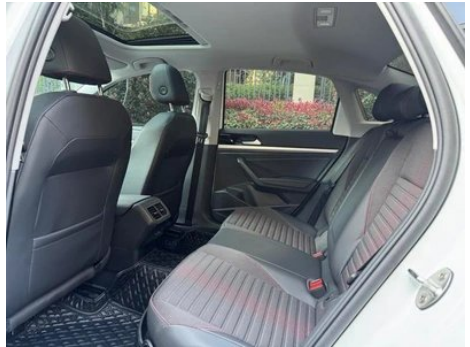

Vehicle Condition

1. Left rocker panel, Outer-side deformation.

Configuration Information

Model Information

Model Name	Lavida 2024 300TSI DSG Starry Sky Luxury Edition
Launch Date	2023.09

Basic parameters

Vehicle Class	compact car
Energy Type	Gasoline
Maximum Power (kW)	118
Maximum Torque (N·m)	250
Transmission	7-speed dry dual clutch
Body Type	Sedan
Engine	1.5T 160 horsepower L4
Dimensions (L×W×H) (mm)	4678*1806*1474
Official 0-100 km/h Acceleration (s)	-
Top Speed (km/h)	200
Curb Weight (kg)	1345
Maximum Gross Weight (kg)	1805
WLTP Combined Fuel Consumption (L/100km)	5.40