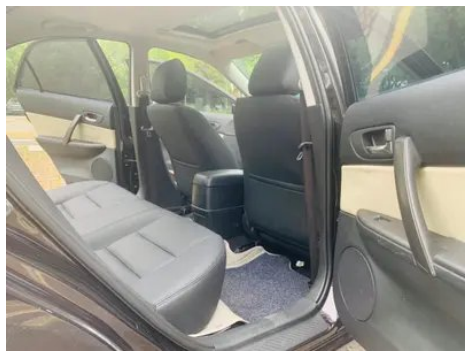

Vehicle Condition

1. Right rear quarter panel, Paint repair, Body panel repair.

Configuration Information

Model Information

Model Name	Mazda 6 2014 2.0L Automatic Classic Model