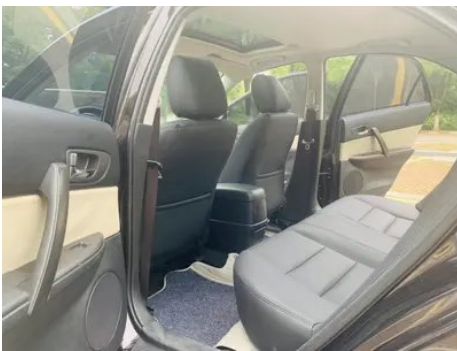

Vehicle Condition

1. Right rear quarter panel, Paint repair, Body panel repair.

Configuration Information

Model Information

Model Name	Mazda 6 2014 2.0L Automatic Classic Model