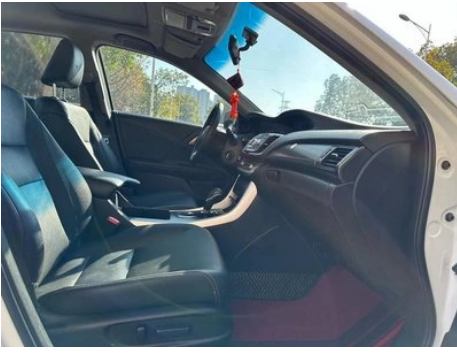

Vehicle Detail Report

Accord 2015 2.0L LX Comfort Edition

Basic Information

Brand	Honda
Mileage	62,000 km
Color	White
First Registration	2016-01-01
Transfer Count	1

Vehicle Images

Vehicle Condition

1. Left upper side rail, Deformation. 2. Inner side of left B-pillar, Scratch, Non-accident-related deformation. 3. Inner side of right C-pillar, Deformation. 4. Spare wheel well, Corrosion, Dirt and stains. 5. Driver seat rails and frame, Signs of disassembly. 6. Passenger seat rails and frame, Signs of disassembly. 7. Interior headliner, Dirt and stains. 8. Left rear fender, Deformation. 9. Right rear fender, Paint repair, Bodywork repair. 10. Rear seats, Damaged. 11. Interior headliner, Dirt and stains.