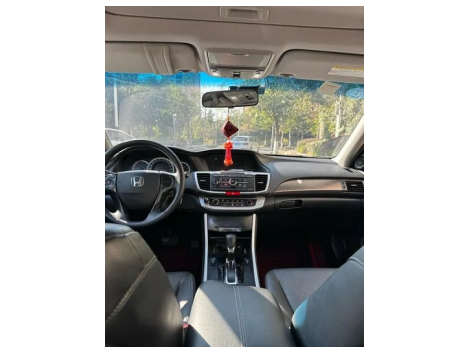

Vehicle Detail Report

Accord 2015 2.0L LX Comfort Edition

Basic Information

Brand	Honda
Mileage	62,000 km
Color	White
First Registration	2016-01-01
Transfer Count	1

Vehicle Images

Vehicle Condition

1. Left upper side rail, Deformation. 2. Inner side of left B-pillar, Scratch, Non-accident-related deformation. 3. Inner side of right C-pillar, Deformation. 4. Spare wheel well, Corrosion, Dirt and stains. 5. Driver seat rails and frame, Signs of disassembly. 6. Passenger seat rails and frame, Signs of disassembly. 7. Interior headliner, Dirt and stains. 8. Left rear fender, Deformation. 9. Right rear fender, Paint repair, Bodywork repair. 10. Rear seats, Damaged. 11. Interior headliner, Dirt and stains.