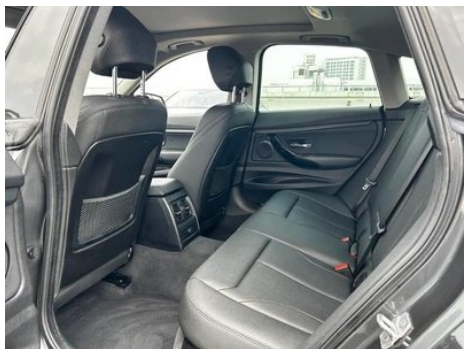

Vehicle Detail Report

BMW 3 Series GT 2018 320i fashion type

Basic Information

Brand	BMW
Mileage	114,000 km
Color	Dark gray
First Registration	2018-09-01
Transfer Count	0

Vehicle Images