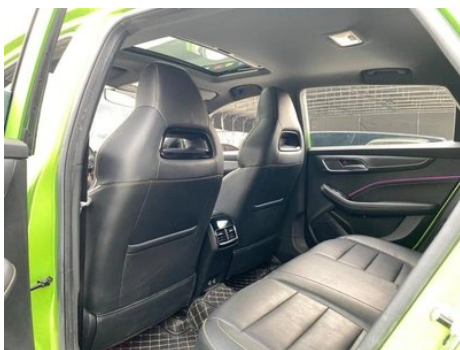

Vehicle Detail Report

MG6 2020 1.5T Automatic Trophy Luxury Edition

Basic Information

Brand	MG
Mileage	40,000 km
Color	Green
First Registration	2020-09-01
Transfer Count	0

Vehicle Images

Vehicle Condition

1. Left lower beam, Paint spray repair, Outer Sheet Metal Repair (Not caused by an accident). 2. Right lower beam, Lateral deformation (Not caused by an accident). 3. Right front fender frame, Deformation (Not caused by an accident). 4. Left rear fender, Paint spray repair.