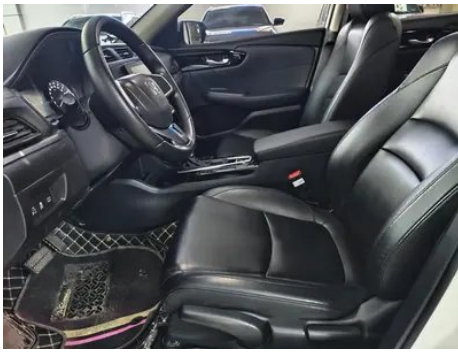

Vehicle Detail Report

Honda Envix 2022 180Turbo CVT Comfort Edition

Basic Information

Brand	Honda
Mileage	86,000 km
Color	White
First Registration	2022-12-01
Transfer Count	0

Vehicle Images

Vehicle Condition