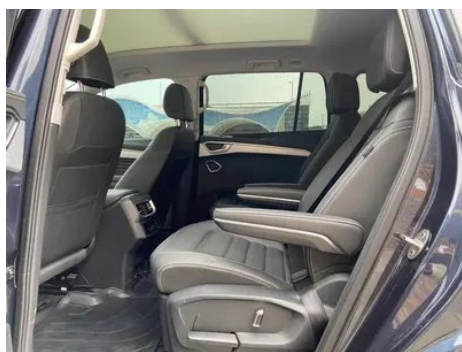

Vehicle Images

Vehicle Condition

1. Original metal body panels with factory paint.

Configuration Information

Model Information

Model Name	Volkswagen Talagon 2023 380TSI Four-wheel drive luxury version Pro
Launch Date	2023.04