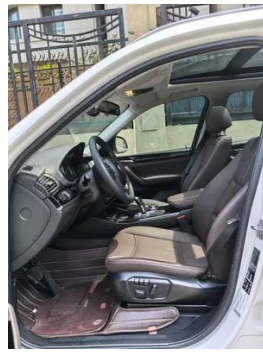

Vehicle Detail Report

BMW X3 2014 xDrive20i X Design Suit

Basic Information

Brand	BMW
Mileage	53,000 km
Color	White
First Registration	2017-04-01
Transfer Count	0

Vehicle Images

Vehicle Condition

1. Left rocker panel, Scratch damage. 2. Right rear quarter panel, Paint repair.