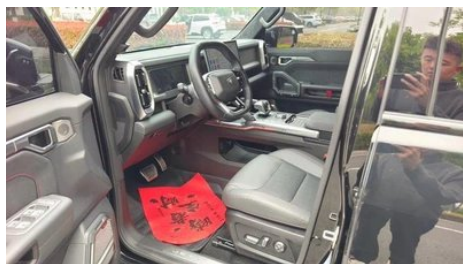

Vehicle Condition

1. Original metal body panels with factory paint.

Configuration Information

Model Information

Model Name	Jetour T2 2023 2.0T Four-wheel drive crossing PRO
Launch Date	2023.09

Basic parameters

Vehicle Class	Compact SUV
Energy Type	Gasoline
Maximum Power (kW)	187
Maximum Torque (N·m)	390
Transmission	7-speed wet dual-clutch
Body Type	SUV
Engine	2.0T 254 horsepower L4
Dimensions (L×W×H) (mm)	4785*2006*1880
Official 0-100 km/h Acceleration (s)	-
Top Speed (km/h)	180
Curb Weight (kg)	1869
Maximum Gross Weight (kg)	2450
WLTP Combined Fuel Consumption (L/100km)	8.83
Towing Capacity (kg)	1600
First Owner Warranty Policy	Lifetime Warranty/Non-operational (Liability Exemption Terms Subject to Official)

engine

Engine Model	SQRF4J20
Displacement (mL)	1998