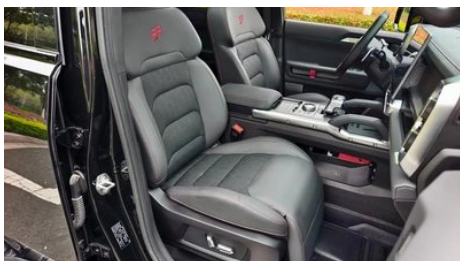

Vehicle Detail Report

Jetour T2 2023 2.0TD Four-wheel drive Time travel PRO

Basic Information

Brand	Jetour
Mileage	11,700 km
Color	Black
First Registration	2024-08-01
Transfer Count	0

Vehicle Images