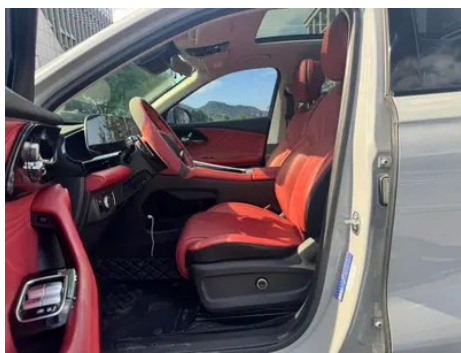

Vehicle Detail Report

Exeed RX 2023 400T Two-wheel Drive Premium Flying Fish Edition

Basic Information

Brand	Exeed
Mileage	30,500 km
Color	Silver-gray
First Registration	2023-11-01
Transfer Count	0

Vehicle Images