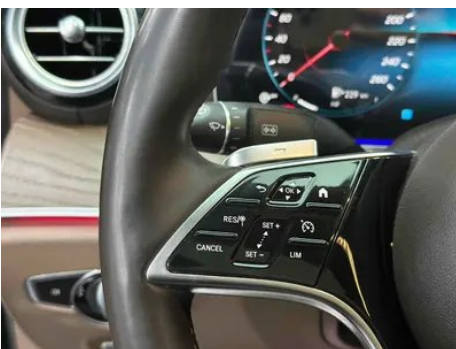

Vehicle Condition

1. Left upper side rail, Paint repair. 2. Rear body panel, Body panel repair. 3. Left rear quarter panel, Paint repair.

Configuration Information

Model Information