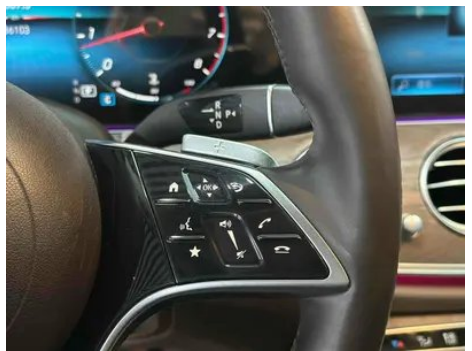

Vehicle Condition

1. Left upper side rail, Paint repair. 2. Rear body panel, Body panel repair. 3. Left rear quarter panel, Paint repair.

Configuration Information

Model Information