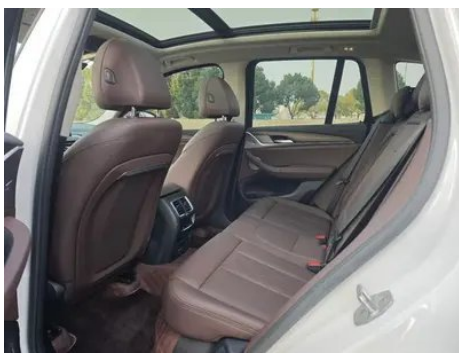

Vehicle Detail Report

BMW X3 2022 xDrive30i Leading Type M Obsidian Night Suit

Basic Information

Brand	BMW
Mileage	59,000 km
Color	White
First Registration	2022-08-01
Transfer Count	1

Vehicle Images

Vehicle Condition

1. Driver's seat rails and frame, Signs of removal. 2. Front passenger seat rails and frame, Signs of removal.

Configuration Information

Model Information

Model Name	BMW X3 2022 xDrive30i Leading M Obsidian Night Suit
Launch Date	2021.08