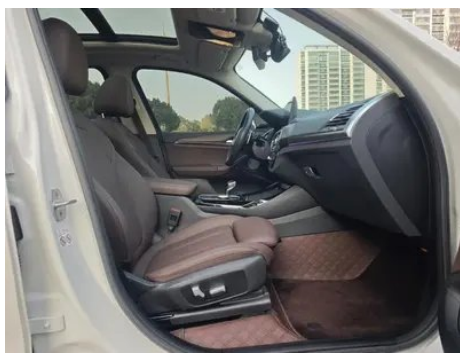

Vehicle Detail Report

BMW X3 2022 xDrive30i Leading Type M Obsidian Night Suit

Basic Information

Brand	BMW
Mileage	59,000 km
Color	White
First Registration	2022-08-01
Transfer Count	1

Vehicle Images