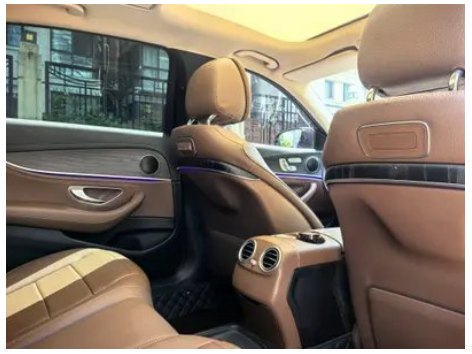

Vehicle Condition

1. Inner side of left B-pillar, Dent. 2. Inner side of right B-pillar, Scratch, Dent.

Configuration Information

Model Information

Model Name	Mercedes Benz E-Class 2019 Model Facelift E 300 L Sport & Stylish Edition
Launch Date	2019.03