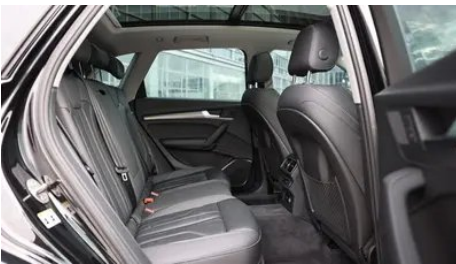

Vehicle Detail Report

Audi Q5L 2022 40T Deluxe Dynamic

Basic Information

Brand	Audi
Mileage	59,000 km
Color	Black
First Registration	2022-03-01
Transfer Count	1

Vehicle Images

Vehicle Condition

1. Radiator support, Signs of removal, Replaced. 2. Inner side of left C-pillar, Paint repair. 3. Spare wheel well, Water stains.