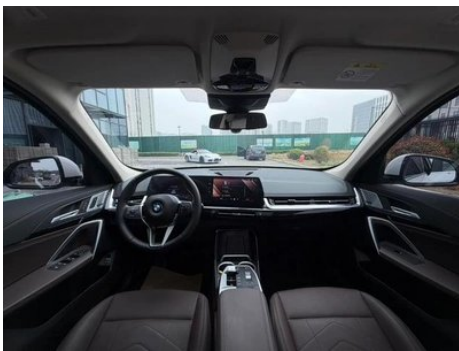

Vehicle Detail Report

BMW X1 2025 sDrive25Li X Design Suit

Basic Information

Brand	BMW
Mileage	16,000 km
Color	White
First Registration	2025-07-01
Transfer Count	0

Vehicle Images

Vehicle Condition

1. Original metal body panels with factory paint.