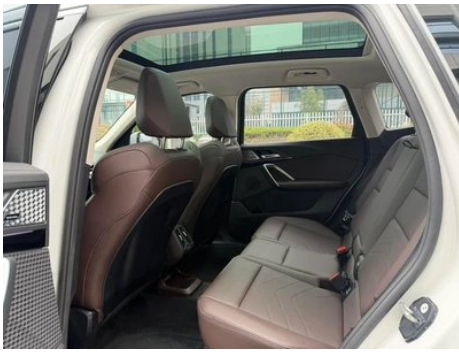

Vehicle Detail Report

BMW X1 2025 sDrive25Li X Design Suit

Basic Information

Brand	BMW
Mileage	16,000 km
Color	White
First Registration	2025-07-01
Transfer Count	0

Vehicle Images

Vehicle Condition

1. Original metal body panels with factory paint.