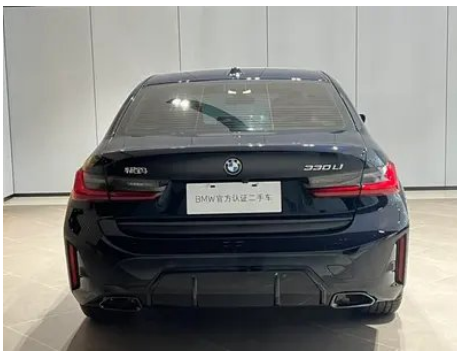

Vehicle Detail Report

BMW 3 Series 2025 330Li M Sports Night Suit

Basic Information

Brand	BMW
Mileage	4,100 km
Color	Black
First Registration	2025-12-01
Transfer Count	1

Vehicle Images

Vehicle Condition

1. Original metal body panels with factory paint.

Configuration Information

Model Information

Model Name	BMW 3 Series 2025 330Li M Sports Night Suit
Launch Date	2024.09

Basic parameters

Vehicle Class	Mid-size car
Energy Type	Gasoline
Maximum Power (kW)	180
Maximum Torque (N·m)	400
Transmission	8-gear manual integration
Body Type	Sedan
Engine	2.0T 245 horsepower L4
Dimensions (L×W×H) (mm)	4838*1827*1454