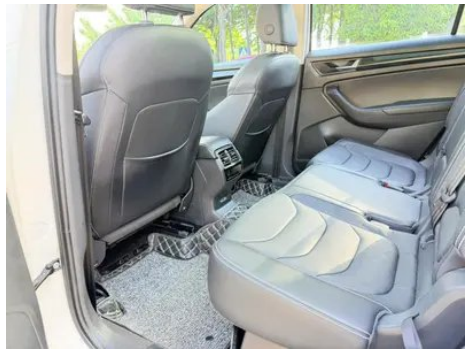

Vehicle Condition

1. Driver's seat rails and frame, Signs of removal. 2. Right rear quarter panel, Paint repair, Body panel repair.

Configuration Information

Model Information

Model Name	Skoda Kodiaq 2017 TSI330 7 Seat Two-Drive Deluxe Edition
Launch Date	2017.03

Basic parameters

Vehicle Class	Mid-size SUV
Energy Type	Gasoline
Maximum Power (kW)	132