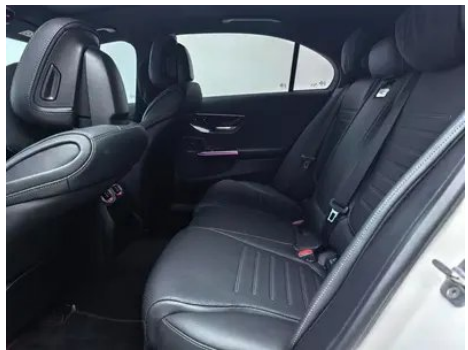

Vehicle Detail Report

Mercedes-Benz C-Class 2024 C 260 L Sports version

Basic Information

Brand	Mercedes-Benz
Mileage	13,000 km
Color	White
First Registration	2024-04-01
Transfer Count	1

Vehicle Images