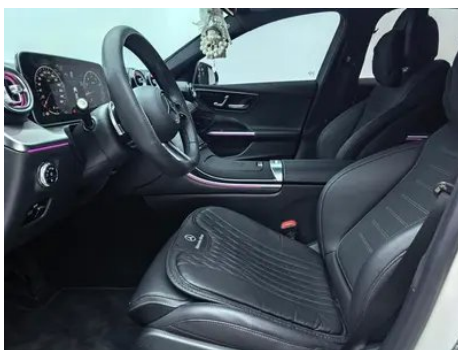

Vehicle Detail Report

Mercedes-Benz C-Class 2024 C 260 L Sports version

Basic Information

Brand	Mercedes-Benz
Mileage	13,000 km
Color	White
First Registration	2024-04-01
Transfer Count	1

Vehicle Images