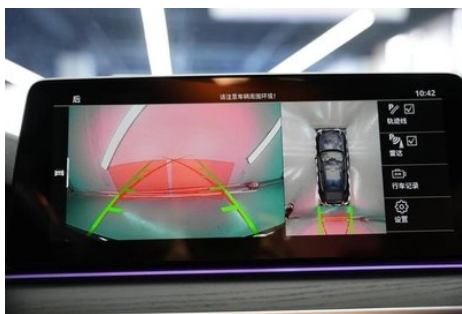

Vehicle Condition

1. Original metal body panels with factory paint.

Configuration Information

Model Information

Model Name	BMW 5 Series 2022 Restyling 530Li Leading Type M Sports suit
Launch Date	2021.10

Basic parameters

Vehicle Class	Mid-size and large cars
Energy Type	Gasoline
Maximum Power (kW)	185
Maximum Torque (N·m)	350
Transmission	8-gear manual integration
Body Type	Sedan
Engine	2.0L 252 hp L4
Dimensions (L×W×H) (mm)	5106*1868*1500
Official 0-100 km/h Acceleration (s)	6.9
Top Speed (km/h)	250
Curb Weight (kg)	1710
Maximum Gross Weight (kg)	2260
NEDC Combined Fuel Consumption (L/100km)	6.7
WLTP Combined Fuel Consumption (L/100km)	7.4

engine

Engine Model	B48B20D
Displacement (mL)	1998
Displacement (L)	2.0
Induction Type	Turbocharging