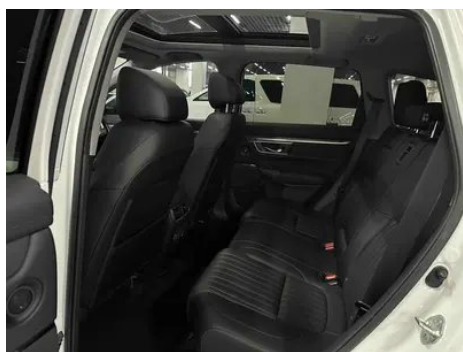

Vehicle Condition

1. Original metal body panels with factory paint.

Configuration Information

Model Information

Model Name	Honda Breeze 2021 240TURBO CVT Two-Drive Smart Edition
Launch Date	2021.02

Basic parameters

Vehicle Class	Compact SUV
Energy Type	Gasoline
Maximum Power (kW)	142
Maximum Torque (N·m)	243
Transmission	CVT continuously variable transmission
Body Type	SUV
Engine	1.5T 193 horsepower L4
Dimensions (L×W×H) (mm)	4634*1855*1679