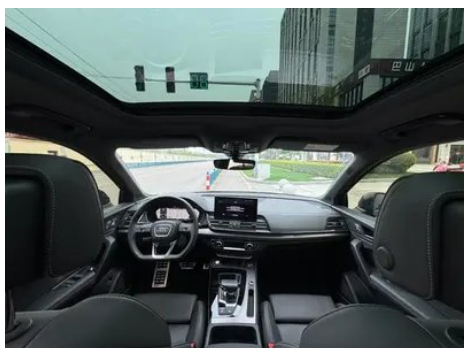

Vehicle Detail Report

Audi Q5L 2024 45TFSI Deluxe Dynamic

Basic Information

Brand	Audi
Mileage	57,000 km
Color	Black
First Registration	2024-04-01
Transfer Count	0

Vehicle Images

Vehicle Condition

1. Original metal body panels with factory paint.