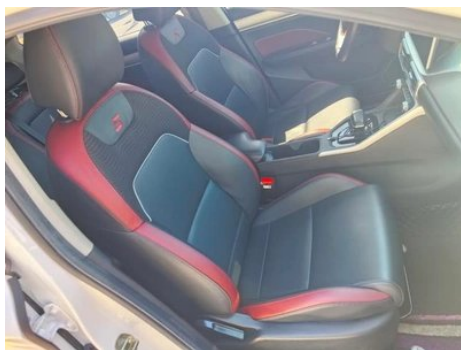

Vehicle Detail Report

Geely Auto Plantronics 2021 240T DCT Platinum Edition

Basic Information

Brand	Geely
Mileage	56,000 km
Color	White
First Registration	2022-02-01
Transfer Count	1

Vehicle Images