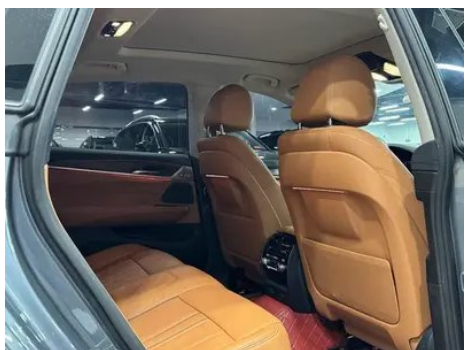

Vehicle Detail Report

BMW 6 Series GT 2019 630i Luxury Design Set

Basic Information

Brand	BMW
Mileage	78,000 km
Color	Other
First Registration	2019-09-01
Transfer Count	1

Vehicle Images

Vehicle Condition

1. Driver's seat rails and frame, Signs of removal. 2. Front passenger seat rails and frame, Signs of removal.