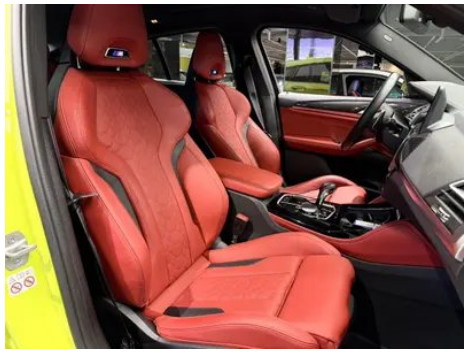

Vehicle Detail Report

BMW X4 M 2022 X4 M Thunder Edition

Basic Information

Brand	BMW
Mileage	76,000 km
Color	Yellow
First Registration	2023-04-01
Transfer Count	1

Vehicle Images

Vehicle Condition

1. Front bumper, Deformation, Scrape. 2. Rear bumper, Scrape. 3. Right front door, Paint chip.