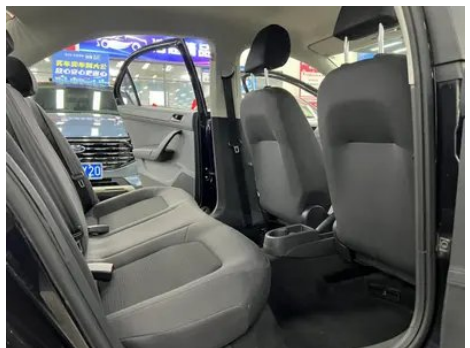

Vehicle Detail Report

Volkswagen Santana 2015 1.6L Manual Fashion Edition

Basic Information

Brand	Volkswagen
Mileage	51,000 km
Color	Black
First Registration	2016-06-01
Transfer Count	0

Vehicle Images