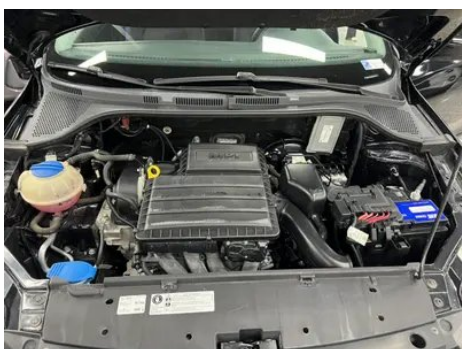

Vehicle Detail Report

Volkswagen Santana 2015 1.6L Manual Fashion Edition

Basic Information

Brand	Volkswagen
Mileage	51,000 km
Color	Black
First Registration	2016-06-01
Transfer Count	0

Vehicle Images

Vehicle Condition