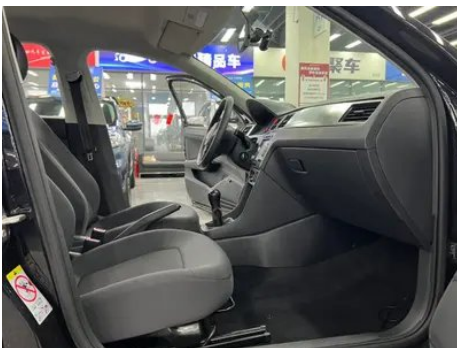

Vehicle Detail Report

Volkswagen Santana 2015 1.6L Manual Fashion Edition

Basic Information

Brand	Volkswagen
Mileage	51,000 km
Color	Black
First Registration	2016-06-01
Transfer Count	0

Vehicle Images

Vehicle Condition