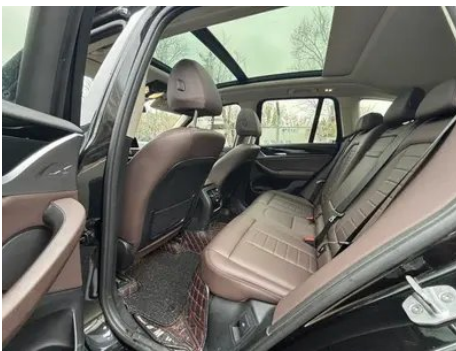

Vehicle Detail Report

BMW X3 2018 xDrive25i M Sports suit China V

Basic Information

Brand	BMW
Mileage	66,000 km
Color	Black
First Registration	2019-05-01
Transfer Count	1

Vehicle Images

Vehicle Condition

1. Spare wheel well, Soiling. 2. Right rear quarter panel, Deformation, Paint repair, Body panel repair.