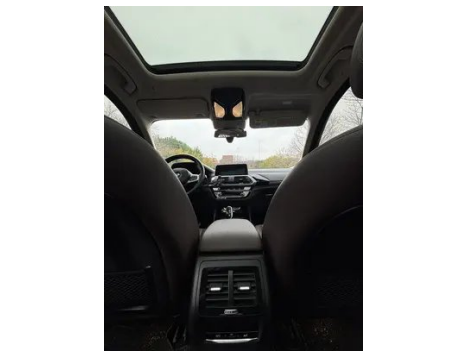

Vehicle Detail Report

BMW X3 2018 xDrive25i M Sports suit China V

Basic Information

Brand	BMW
Mileage	66,000 km
Color	Black
First Registration	2019-05-01
Transfer Count	1

Vehicle Images