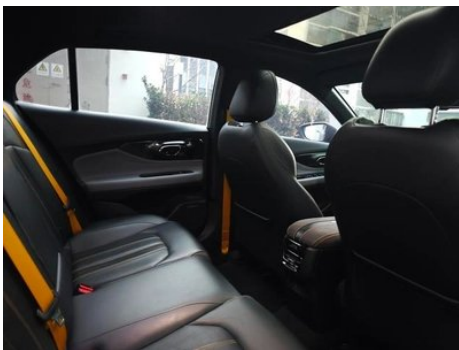

Vehicle Detail Report

Empow 2021 270T J16 version

Basic Information

Brand	GAC Trumpchi
Mileage	40,000 km
Color	Green
First Registration	2022-01-01
Transfer Count	0

Vehicle Images

Vehicle Condition

1. Left rear fender, Paint repair, Bodywork repair.