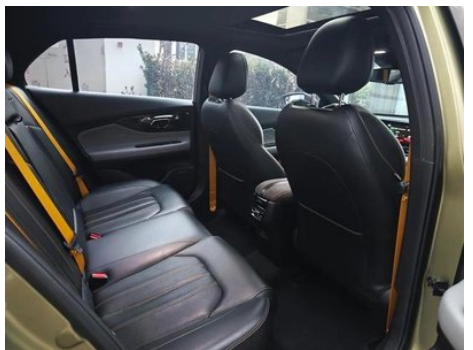

Vehicle Detail Report

Empow 2021 270T J16 version

Basic Information

Brand	GAC Trumpchi
Mileage	40,000 km
Color	Green
First Registration	2022-01-01
Transfer Count	0

Vehicle Images

Vehicle Condition

1. Left rear fender, Paint repair, Bodywork repair.