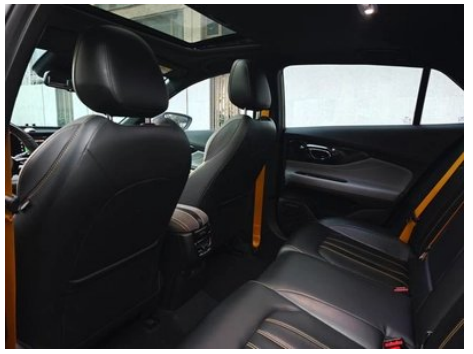

Vehicle Detail Report

Empow 2021 270T J16 version

Basic Information

Brand	GAC Trumpchi
Mileage	40,000 km
Color	Green
First Registration	2022-01-01
Transfer Count	0

Vehicle Images

Vehicle Condition

1. Left rear fender, Paint repair, Bodywork repair.