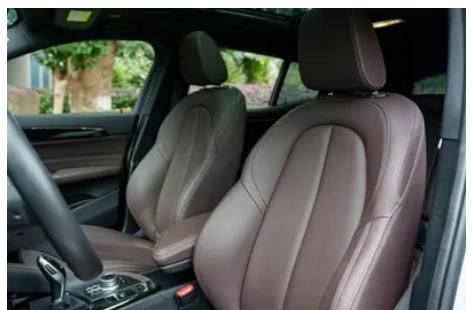

Vehicle Detail Report

BMW X2 2021 sDrive25i Leading Type M Sports suit

Basic Information

Brand	BMW
Mileage	67,000 km
Color	White
First Registration	2020-11-01
Transfer Count	0

Vehicle Images

Vehicle Condition