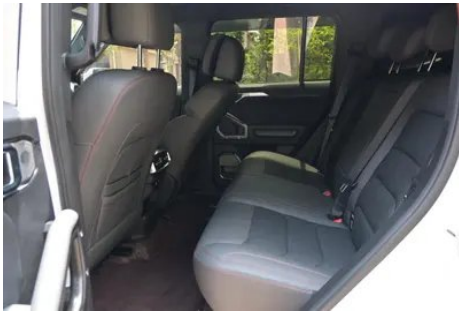

Vehicle Condition

1. Left rocker panel exterior trim, Scratch damage. 2. Right rocker panel exterior trim, Scratch damage.

Configuration Information

Model Information

Model Name	Jetour T2 2024 2.0T Four-wheel-drive Silver Dragon Wings
Launch Date	2024.01

Basic parameters

Vehicle Class	Compact SUV
Energy Type	Gasoline
Maximum Power (kW)	187
Maximum Torque (N·m)	390
Transmission	7-speed wet dual-clutch
Body Type	SUV
Engine	2.0T 254 horsepower L4
Dimensions (L×W×H) (mm)	4782*2036*1960
Official 0-100 km/h Acceleration (s)	-
Top Speed (km/h)	180
Curb Weight (kg)	1934
Maximum Gross Weight (kg)	2450
WLTP Combined Fuel Consumption (L/100km)	10.89
First Owner Warranty Policy	Lifetime Warranty/Non-operational (Liability Exemption Terms Subject to Official)

engine

Engine Model	SQRF4J20
Displacement (mL)	1998