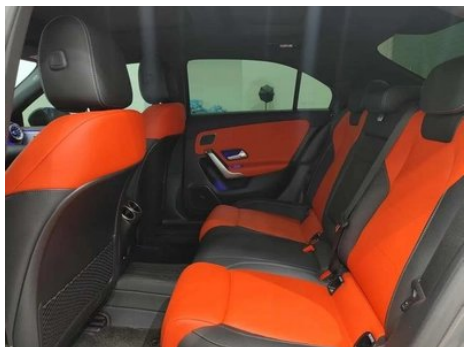

Vehicle Condition

1. Right front door, Paint chip. 2. Left rear fender, Deformation. 3. Right taillight, Scratch.

Configuration Information

Model Information

Model Name	Mercedes-Benz A- Class AMG 2025 Restyling AMG A 35 L 4MATIC
Launch Date	2025.05