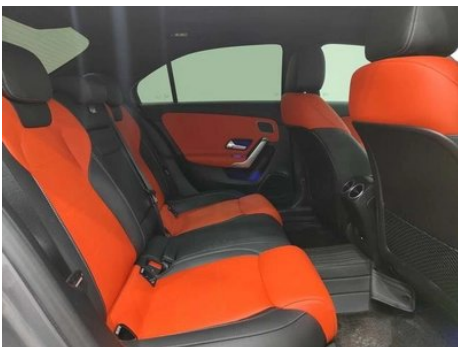

Vehicle Condition

1. Right front door, Paint chip. 2. Left rear fender, Deformation. 3. Right taillight, Scratch.

Configuration Information

Model Information

Model Name	Mercedes-Benz A- Class AMG 2025 Restyling AMG A 35 L 4MATIC
Launch Date	2025.05