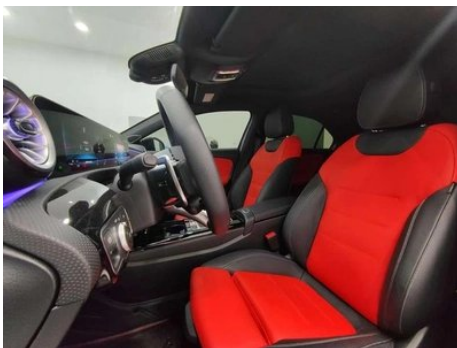

Vehicle Condition

1. Right front door, Paint chip. 2. Left rear fender, Deformation. 3. Right taillight, Scratch.

Configuration Information

Model Information

Model Name	Mercedes-Benz A- Class AMG 2025 Restyling AMG A 35 L 4MATIC
Launch Date	2025.05