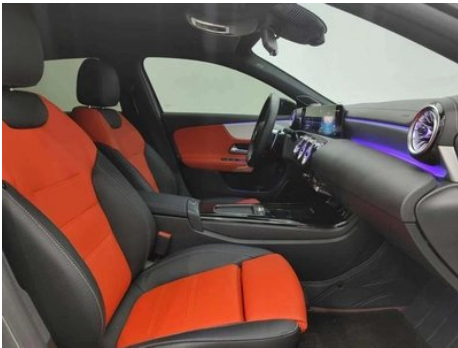

Vehicle Condition

1. Right front door, Paint chip. 2. Left rear fender, Deformation. 3. Right taillight, Scratch.

Configuration Information

Model Information

Model Name	Mercedes-Benz A- Class AMG 2025 Restyling AMG A 35 L 4MATIC
Launch Date	2025.05