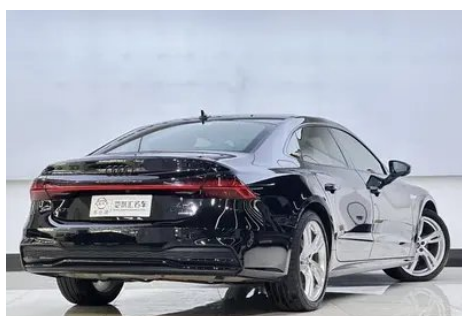

Vehicle Detail Report

Audi A7L 2022 45 TFSI quattro S-line See Remote Crystal Suit

Basic Information

Brand	Audi
Mileage	36,000 km
Color	Black
First Registration	2023-07-01
Transfer Count	1

Vehicle Images

Vehicle Condition