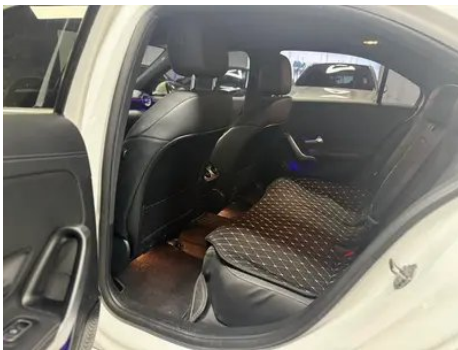

Vehicle Condition

1. Inner side of right B-pillar, Dent, Non-accident-related deformation.

Configuration Information

Model Information

Model Name	Mercedes-Benz A-Class 2022 A 200 L Sports sedan fashion model
Launch Date	2021.10