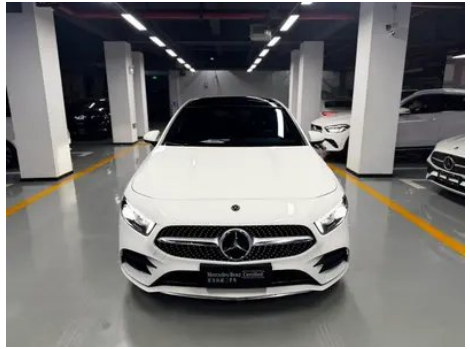

Vehicle Detail Report

Mercedes-Benz A-Class 2022 A 200 L Sport Sedan Fashion Edition

Basic Information

Brand	Mercedes-Benz
Mileage	54,000 km
Color	White
First Registration	2023-01-01
Transfer Count	1

Vehicle Images

Vehicle Condition

1. Inner side of right B-pillar, Dent, Non-accident-related deformation.

Configuration Information

Model Information

Model Name	Mercedes-Benz A-Class 2022 A 200 L Sports sedan fashion model
Launch Date	2021.10