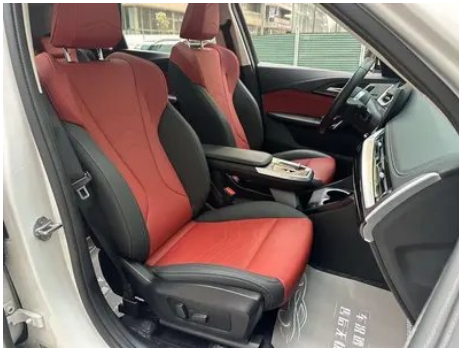

Vehicle Detail Report

BMW X1 2023 sDrive25Li X Design Suit

Basic Information

Brand	BMW
Mileage	39,600 km
Color	White
First Registration	2025-01-01
Transfer Count	0

Vehicle Images

Vehicle Condition

1. Driver's seat rails and frame, Signs of removal. 2. Front passenger seat rails and frame, Signs of removal. 3. Rear bumper, Scratch damage. 4. Body floor pan, Aftermarket underbody coating.