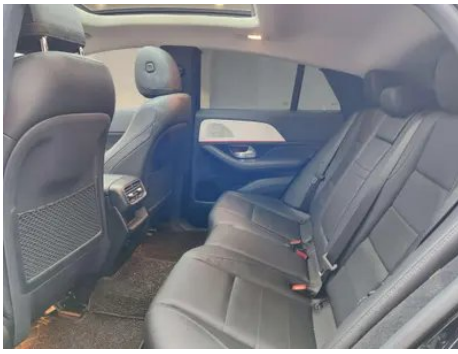

Vehicle Detail Report

Mercedes-Benz GLE Coupe 2022 GLE 350 4MATIC coupe SUV Fashionable

Basic Information

Brand	Mercedes-Benz
Mileage	60,000 km
Color	Black
First Registration	2023-03-01
Transfer Count	1

Vehicle Images