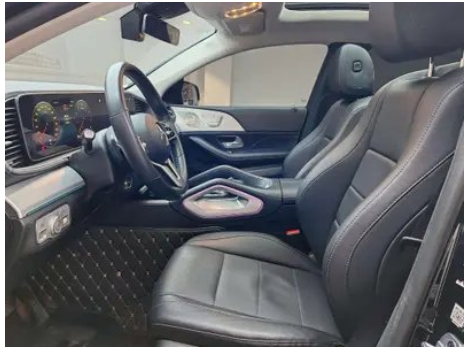

Vehicle Detail Report

Mercedes-Benz GLE Coupe 2022 GLE 350 4MATIC coupe SUV Fashionable

Basic Information

Brand	Mercedes-Benz
Mileage	60,000 km
Color	Black
First Registration	2023-03-01
Transfer Count	1

Vehicle Images

Vehicle Condition

1. Radiator support, Signs of removal, Replaced.

Configuration Information

Model Information

Model Name	Mercedes-Benz GLE Coupe 2022 GLE 350 4MATIC coupe SUV Fashionable
Launch Date	2022.01