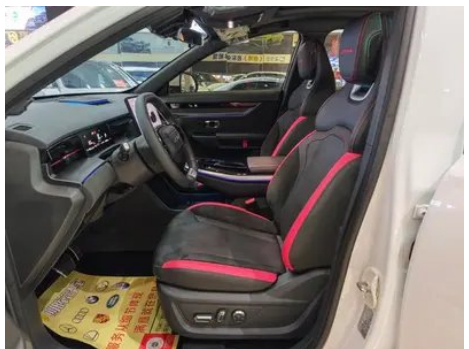

Vehicle Detail Report

Jetour Dasheng 2022 1.6T DCT King MAX

Basic Information

Brand	Jetour
Mileage	27,000 km
Color	White
First Registration	2023-07-01
Transfer Count	0

Vehicle Images

Vehicle Condition

1. Original metal body panels with factory paint.