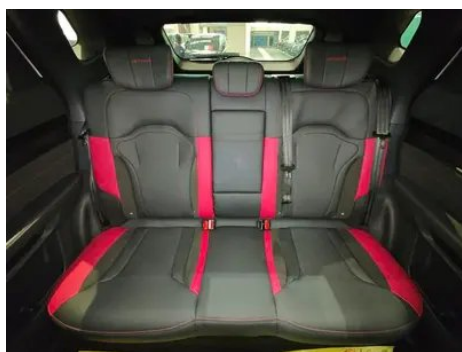

Vehicle Detail Report

Jetour Dasheng 2022 1.6T DCT King MAX

Basic Information

Brand	Jetour
Mileage	27,000 km
Color	White
First Registration	2023-07-01
Transfer Count	0

Vehicle Images

Vehicle Condition

1. Original metal body panels with factory paint.