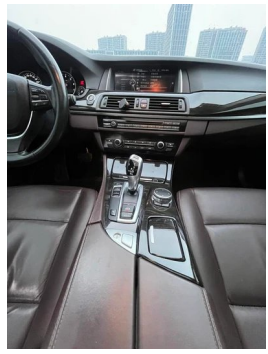

Vehicle Detail Report

BMW 5 Series 2017 525Li Luxury Design Set

Basic Information

Brand	BMW
Mileage	150,000 km
Color	Black
First Registration	2017-04-01
Transfer Count	0

Vehicle Images

Vehicle Condition

1. Passenger seat rails and frame, Signs of disassembly. 2. Right rear fender, Paint repair, Bodywork repair.