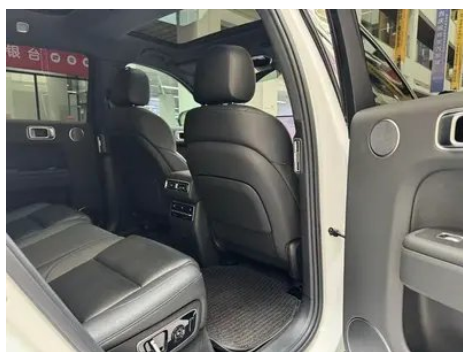

Vehicle Detail Report

Li Auto L7 2023 Pro version

Basic Information

Brand	Li Auto
Mileage	58,600 km
Color	White
First Registration	2023-06-01
Transfer Count	0

Vehicle Images

Vehicle Condition

1. Original metal body panels with factory paint.