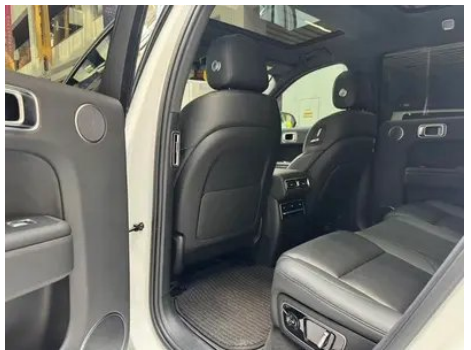

Vehicle Detail Report

Li Auto L7 2023 Pro version

Basic Information

Brand	Li Auto
Mileage	58,600 km
Color	White
First Registration	2023-06-01
Transfer Count	0

Vehicle Images

Vehicle Condition

1. Original metal body panels with factory paint.