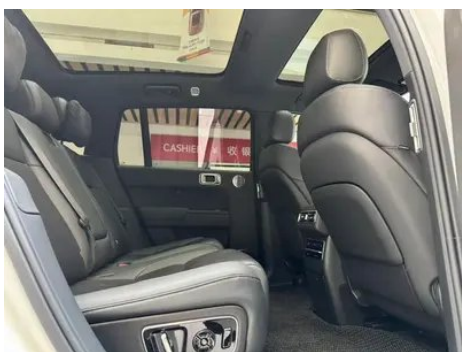

Vehicle Detail Report

Li Auto L7 2023 Pro version

Basic Information

Brand	Li Auto
Mileage	58,600 km
Color	White
First Registration	2023-06-01
Transfer Count	0

Vehicle Images

Vehicle Condition

1. Original metal body panels with factory paint.