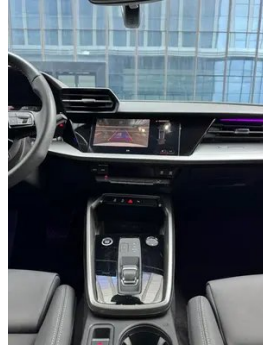

Vehicle Condition

1. Inner side of right C-pillar, Paint repair, Body panel repair. 2. Right rear quarter panel, Paint repair, Body panel repair, Welding repair.

Configuration Information

Model Information