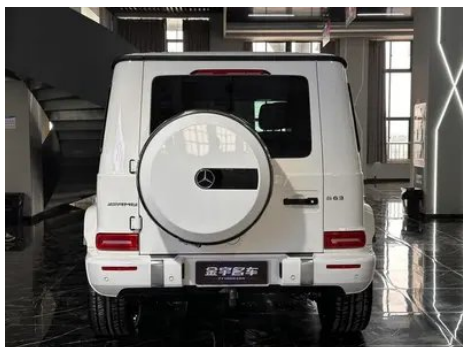

Vehicle Detail Report

Mercedes-Benz Mercedes-AMG G-Class 2023 AMG G 63

Basic Information

Brand	Mercedes-Benz
Mileage	19,800 km
Color	White
First Registration	2023-07-01
Transfer Count	0

Vehicle Images

Vehicle Condition

1. Driver's seat rails and frame, Signs of removal. 2. Front passenger seat rails and frame, Signs of removal.

Configuration Information

Model Information

Model Name	Mercedes-Benz Mercedes-AMG G-Class 2023 AMG G 63
Launch Date	2023.07