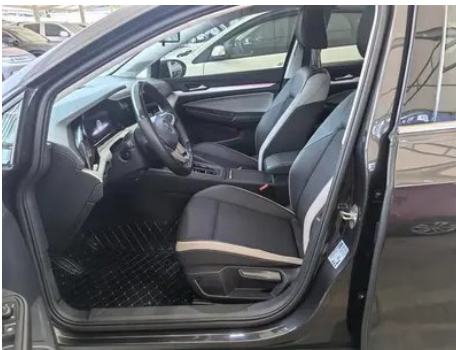

Vehicle Detail Report

Volkswagen Golf 2021 280TSI DSG Pro First edition

Basic Information

Brand	Volkswagen
Mileage	67,000 km
Color	Dark gray
First Registration	2022-06-01
Transfer Count	0

Vehicle Images