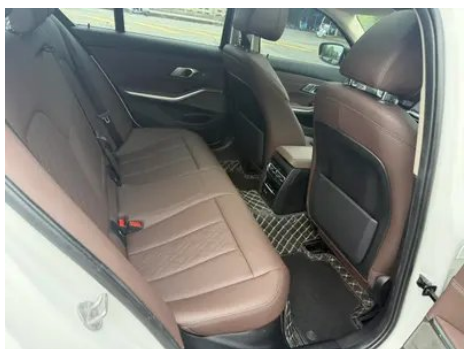

Vehicle Detail Report

BMW 3 Series 2022 Restyling 325i M Sports Night Suit

Basic Information

Brand	BMW
Mileage	51,000 km
Color	White
First Registration	2022-03-01
Transfer Count	0

Vehicle Images

Vehicle Condition

1. Right rear quarter panel, Paint repair, Body panel repair.

Configuration Information

Model Information

Model Name	3 Series 2022 Model Refresh 325i M Sport Night Sky Package
Launch Date	2022.04

Basic parameters