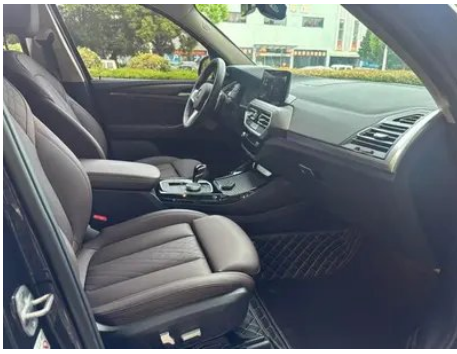

Vehicle Detail Report

**BMW X3 2022 xDrive30i Premium Class M
Obsidian Night Suit**

Basic Information

Brand	BMW
Mileage	82,000 km
Color	Black
First Registration	2021-10-01
Transfer Count	0

Vehicle Images

Vehicle Condition