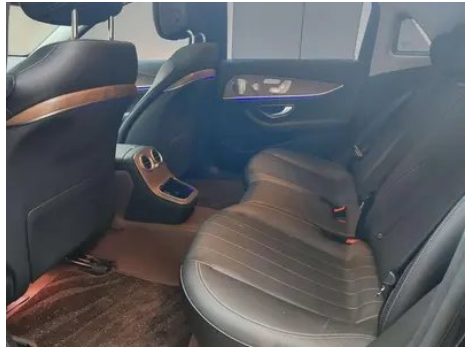

Vehicle Condition

1. Front passenger seat rails and frame, Signs of removal.

Configuration Information

Model Information

Model Name	Mercedes-Benz E-Class 2022 E 300 L Luxury type
Launch Date	2021.10

Basic parameters