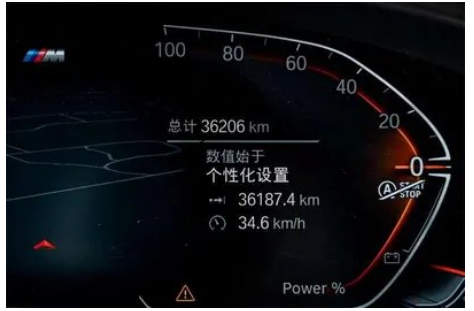

Vehicle Detail Report

BMW 6 Series GT 2022 630i M Sports suit

Basic Information

Brand	BMW
Mileage	36,200 km
Color	White
First Registration	2023-05-01
Transfer Count	0

Vehicle Images

Vehicle Condition

1. Left front door, Paint chip. 2. Left rear door, Paint chip. 3. Right rear door, Paint chip. 4. Left front wheel rim, Scrape. 5. Right front wheel rim, Scrape. 6. Right rear wheel rim, Scrape. 7. Windshield, Stone chip. 8. Left headlight, Scratch. 9. Right headlight, Scratch. 10. Left tail light, Scratch. 11. Right tail light, Scratch. 12. Driver's seat, Wear. 13. Rear seats, Wear.