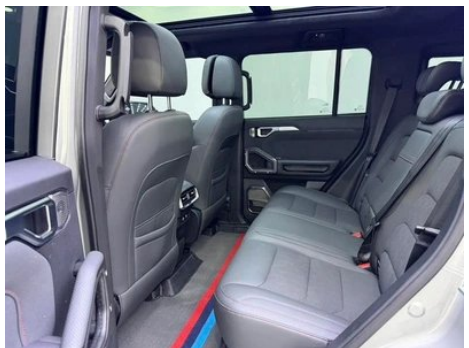

Vehicle Detail Report

Jetour T2 2023 2.0TD Four-wheel drive Conquer PRO

Basic Information

Brand	Jetour
Mileage	19,000 km
Color	Silver-gray
First Registration	2024-01-01
Transfer Count	1

Vehicle Images