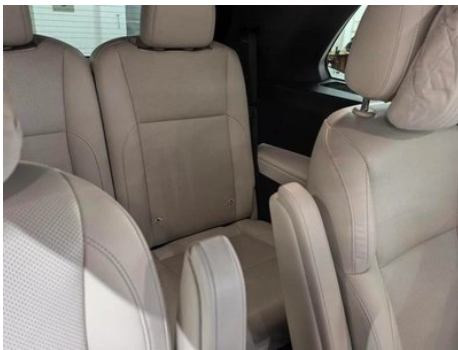

Vehicle Detail Report

Li Auto L8 2023 Pro version

Basic Information

Brand	Li Auto
Mileage	67,000 km
Color	Black
First Registration	2023-01-01
Transfer Count	0

Vehicle Images

Vehicle Condition

1. Original metal body panels with factory paint.