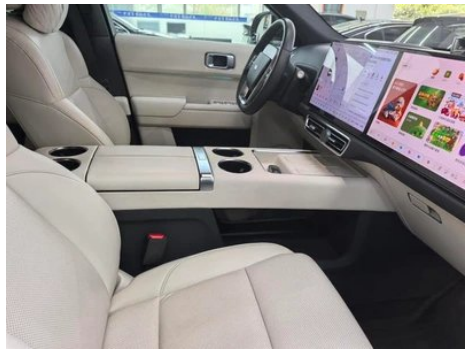

Vehicle Condition

1. Original metal body panels with factory paint.

Configuration Information

Model Information

Model Name	Li Auto L8 2023 Pro
Launch Date	2022.09

Basic parameters

Vehicle Class	Mid-size and large SUVs
Energy Type	Extended Range Electric Vehicle (EREV)
Maximum Power (kW)	113
Maximum Torque (N·m)	-