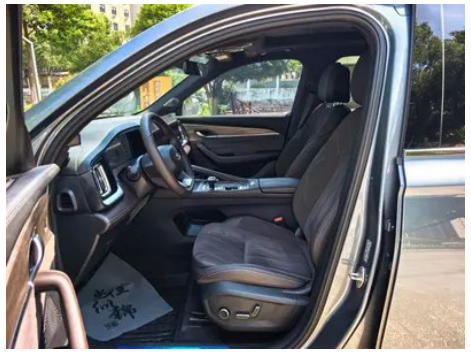

Vehicle Condition

1. Original metal body panels with factory paint.

Configuration Information

Model Information

Model Name	XingyueL (Monjaro) 2026 Oriental Obsidian 2.0TD Auto Moon Edition
Launch Date	2025.09

Basic parameters

Vehicle Class	Compact SUV
Energy Type	Gasoline
Maximum Power (kW)	200
Maximum Torque (N·m)	400
Transmission	8-gear manual integration
Body Type	SUV
Engine	2.0T 272 horsepower L4
Dimensions (L×W×H) (mm)	4795*1895*1689
Official 0-100 km/h Acceleration (s)	7.5
Top Speed (km/h)	225
Curb Weight (kg)	1760
Maximum Gross Weight (kg)	2189
WLTP Combined Fuel Consumption (L/100km)	8.59