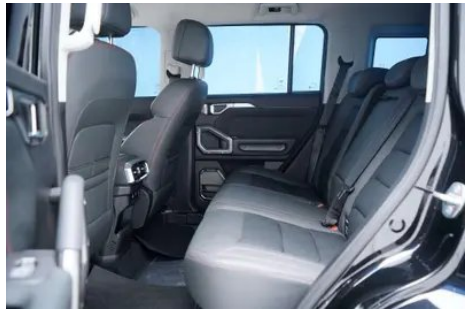

Vehicle Detail Report

Jetour T2 2023 2.0TD Four-wheel drive Time travel

Basic Information

Brand	Jetour
Mileage	10,000 km
Color	Black
First Registration	2024-09-01
Transfer Count	0

Vehicle Images