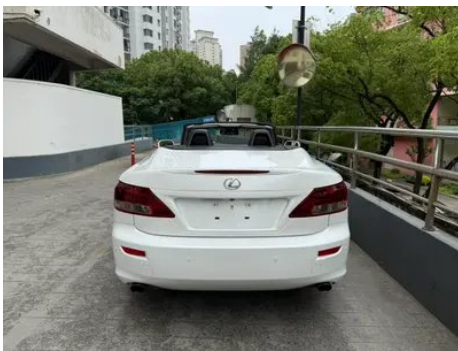

Vehicle Detail Report

Lexus IS 2011 250C

Basic Information

Brand	Lexus
Mileage	82,000 km
Color	White
First Registration	2013-08-01
Transfer Count	2

Vehicle Images

Vehicle Condition

1. Driver's seat rails and frame, Corrosion. 2. Right rear quarter panel, Paint repair, Body panel repair. 3. Airbag, Recall.