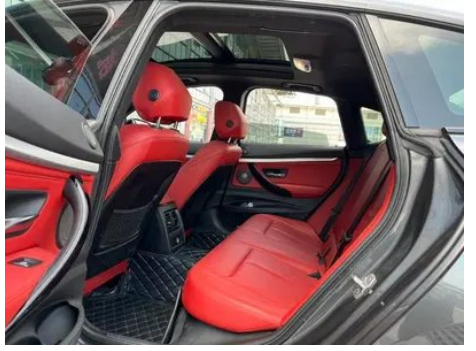

Vehicle Condition

1. Inner side of left B-pillar, Scratch, Dent.
2. Rear body panel, Deformation.
3. Spare wheel well, Deformation.

Configuration Information

Model Information

Model Name	BMW 3 Series GT 2019 320i M Sports Obsidian Night Edition
Launch Date	2019.09